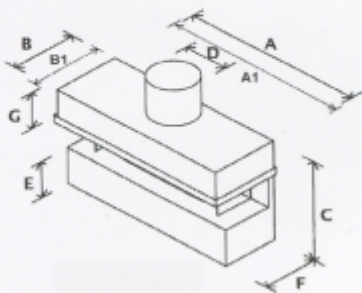

## Specifications: Horizon Cantilever

(DIMENSIONS IN MILLIMETERS)

A	A1	B	B1	C	D	E	F	G	HEAT CAPACITY
1190	1266	440	478	695	176	175	405	250	Ambient

Measurement A1 and B1 are internal.

The gas connector is at right hand back rear.