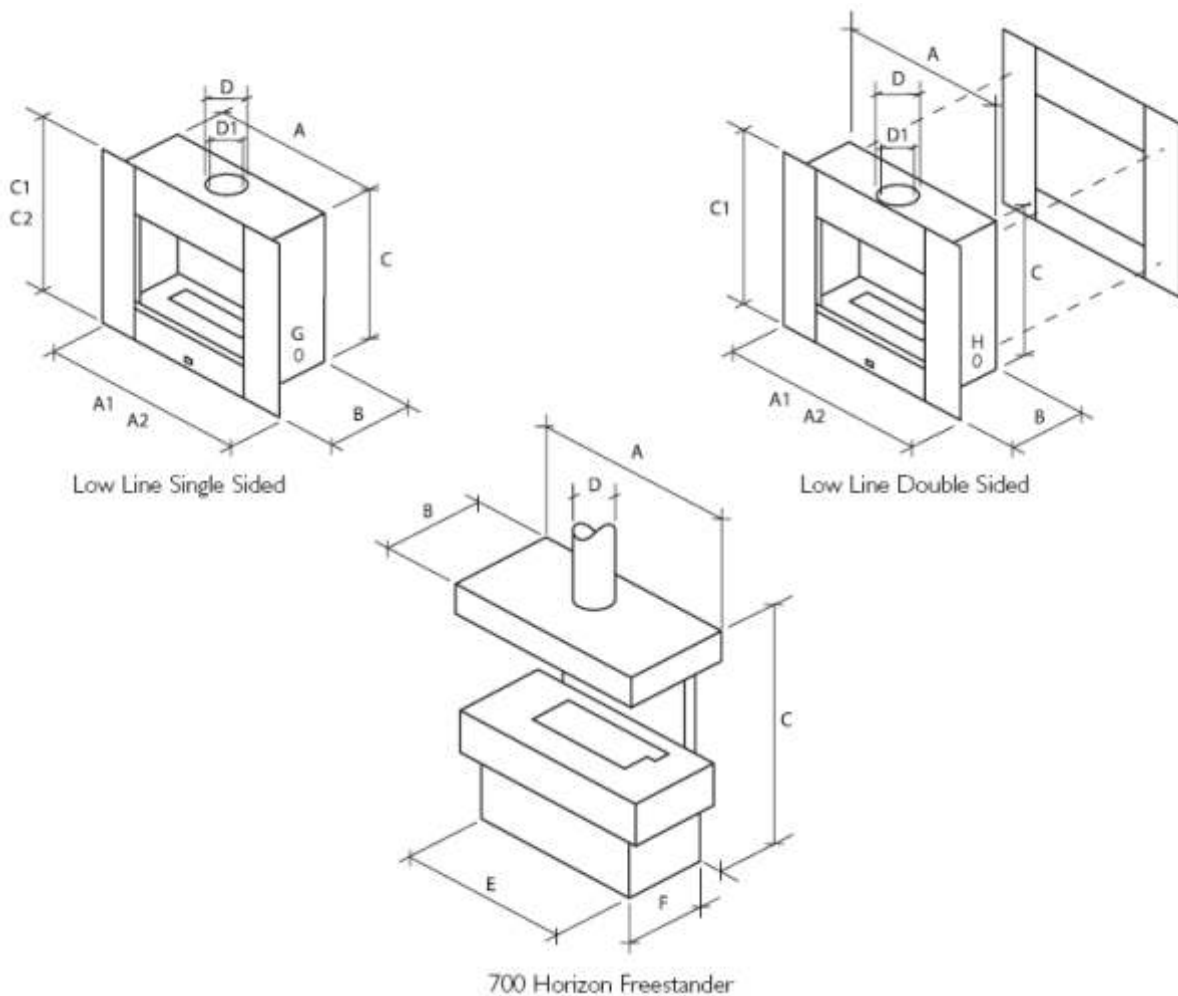

Specifications for Kelman Horizon.

(DIMENSIONS IN MILLIMETERS)

Horizon Model	A	A1 (F)	A2 (V)	B	C	C1 (F)	C2 (V)	D	D1	E	F	Heat Capacity
700 Low Line Single Sided	1006	1175	1000	365	670	745	580	228	176	-	-	Ambient
850 Low Line Single Sided	1095	1150	1150	405	765	655	655	274	224	-	-	Ambient
1050 Low Line Single Sided	1295	1350	1350	405	765	655	655	274	224	-	-	Ambient
700 Low Line Double Sided	1006	1175	1000	340	670	745	580	228	176	-	-	Ambient
850 Low Line Double Sided	1095	1150	1150	365	765	655	655	274	224	-	-	Ambient
1050 Low Line Double Sided	1295	1350	1350	365	765	655	655	274	224	-	-	Ambient
700 Freestander	875	-	-	445	890	-	-	195	-	700	300	PEBBLES 25m ² LOGS 40m ²

A1 = Full Facia (F)

A2 = V Facia (V)

C1 = Full Facia (F)

C2 = V Facia (V)

Low Line Single Sided

G - Indicates the Gas Connector 260mm from back of appliance and 80mm up from the base

Low Line Double Sided

H - Indicates the Gas Connector 125mm from back of appliance (with controls) and 80mm up from the base